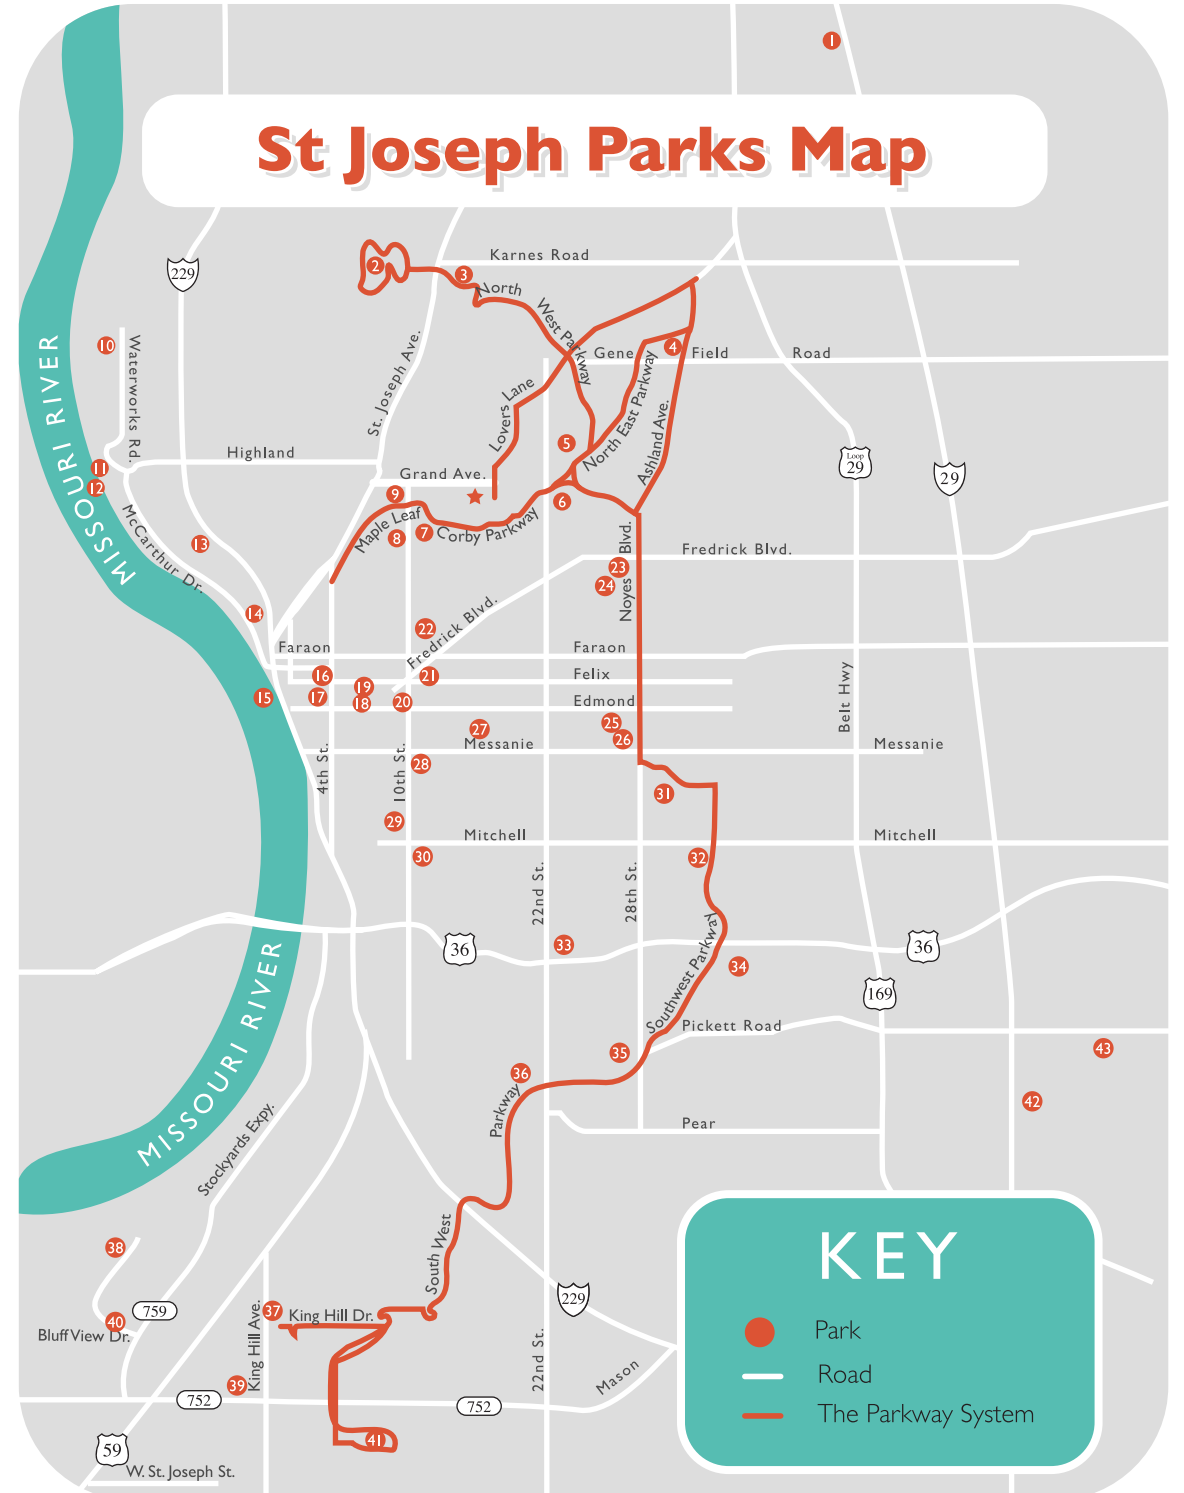

What's What

- | | |
|--|--|
|  playground |  swimming |
|  biking trail |  horseshoe courts |
|  walking trail |  shelter |
|  basketball courts |  scenic lookout |
|  golfing |  fishing |
|  picnic tables |  entertainment |
|  concessions |  ice rink |
|  tennis |  landscaping |
|  hiking trail |  grill |
|  football field |  restroom |
|  skateboard park |  baseball |

The St. Joseph Parkway System is one of two parkways that are placed on the National Register of Historic Places as of January 20, 1995.

Krug Park

St Joseph Parks Map

Parks & Facilities

- 1. NorthEast Park
- 2. Krug Park  
-       
- 3. Northside Complex   
-         
- 4. Lura M. Story Sitting Park 
- 5. Marion & Goff Ballfield    
- 6. Corby Grove       
- 7. 11th and Grand Ballfield 
- 8. Urban Outdoor Nature Walk  
- 9. Maple Leaf Park  
- 10. Heritage Park       
- 11. Nature Center    
- 12. River Bluffs Tract & Riverwalk   
- 13. Huston Wyeth Park        

- 14. Fort Smith 
- 15. Civic Arena    
- 16. Robidoux Landing  
-         
- 17. Western Gateway  
- 18. Missouri Theater  
- 19. Felix Street Square   
- 20. Joyce Raye Patterson Senior Center   
- 21. Civic Center Park | Pony Express Monument | Museum Hill  
- 22. College Hill Park    
- 23. Fairleigh Terrace Park 
- 24. France Park
- 25. Aquatic Park     
- 26. Noyes Field Recreation Complex         
- 27. John Lucas Recreation Complex | Horace Mann Building        
- 28. William & Louis Park
- 29. Patee Park    

- 30. Mitchell Park
 - 31. Parkway A (Mary Park)   
 - 32. Bartlett Park  
 -        
 - 33. Rest Square Park
 - 34. Fairview Golf Course    
 - 35. Bode Ice Arena | Phil Welch Stadium | The Rec Center       
 - 36. South Park | Drake Field    
 - 37. King Hill Overlook | Native American Burial Site   
 - 38. Outdoor Nature Center
 - 39. Gordon Park 
 - 40. Seitz Park  
 - 41. Hyde Park     
 -         
 - 42. Leonard Road Acres    
 - 43. Hochman Park       
- ★ Parks & Recreation Administration | Maintenance