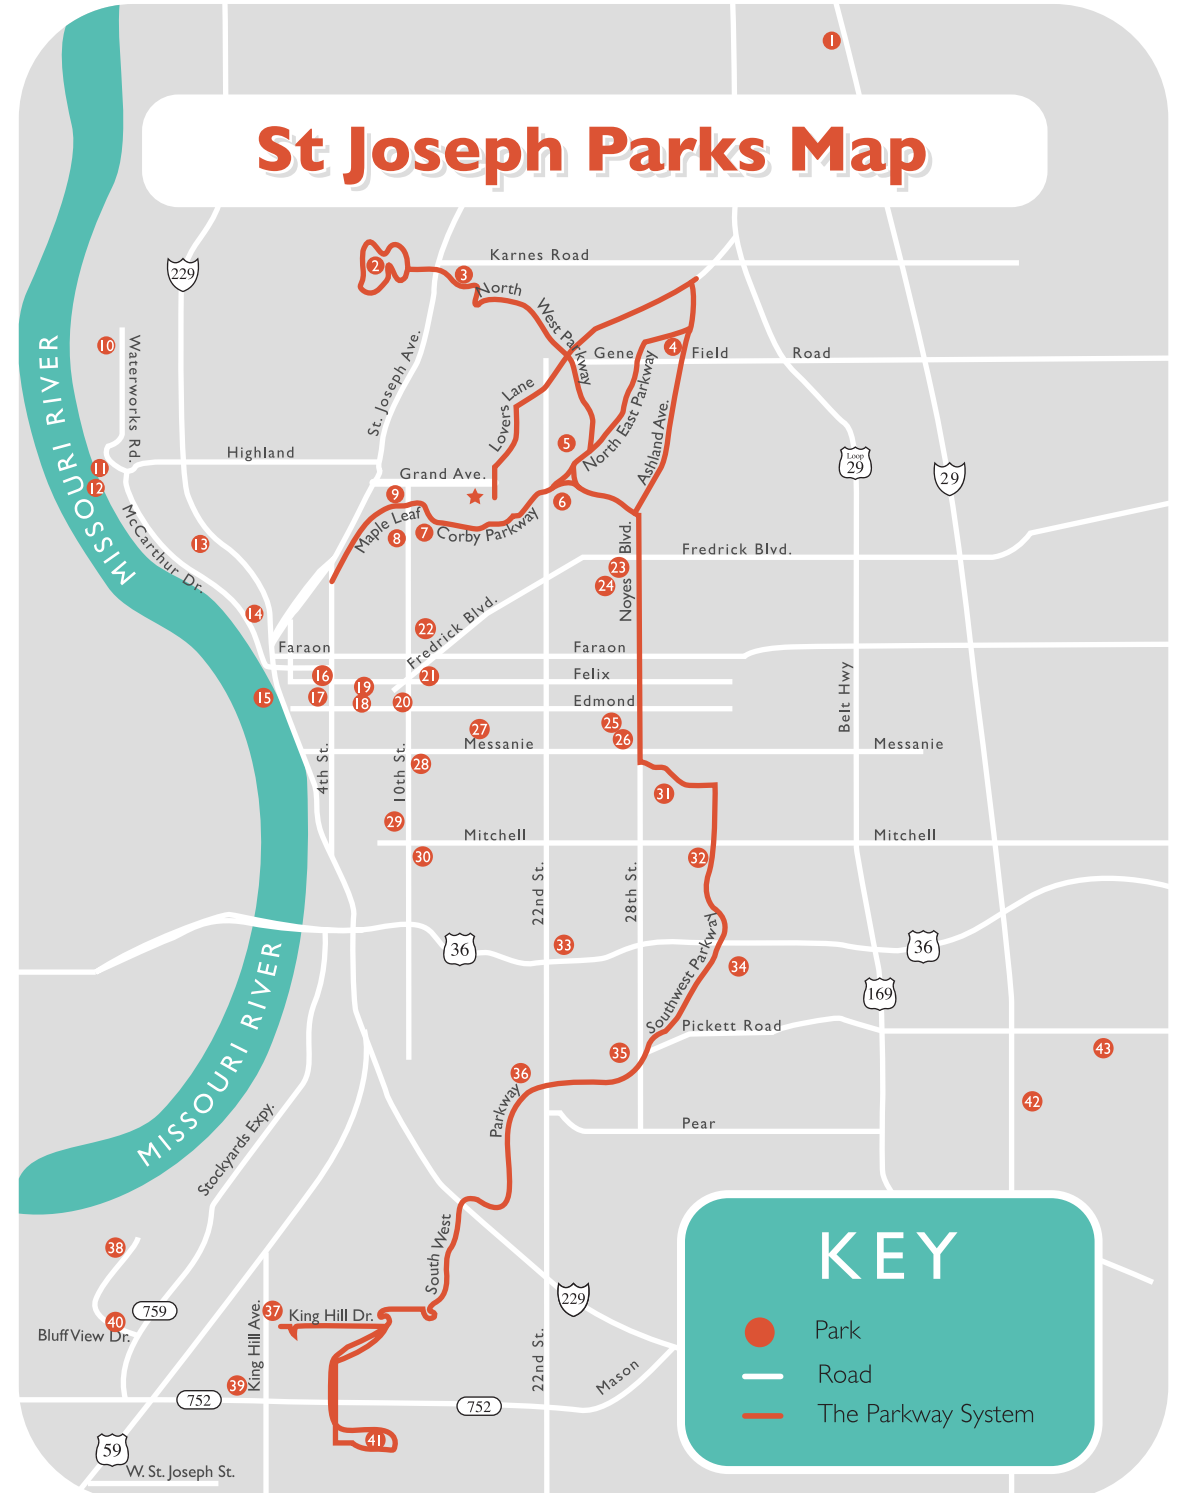

The St. Joseph Parkway System is one of two parkways that are placed on the National Register of Historic Places as of January 20, 1995.

## St Joseph Parks Map

- 14. Fort Smith 
- 15. Civic Arena    
- 16. Robidoux Landing  
- 17. Western Gateway         
- 18. Missouri Theater  
- 19. Felix Street Square    
- 20. Joyce Raye Patterson Senior Center   
- 21. Civic Center Park | Pony Express Monument | Museum Hill  
- 22. College Hill Park    
- 23. Fairleigh Terrace Park 
- 24. France Park
- 25. Aquatic Park    
- 26. Noyes Field Recreation Complex         
- 27. John Lucas Recreation Complex | Horace Mann Building        
- 28. William & Louis Park
- 29. Patee Park    

- 30. Mitchell Park
  - 31. Parkway A (Mary Park)   
  - 32. Bartlett Park  
  - 33. Rest Square Park        
  - 34. Fairview Golf Course    
  - 35. Bode Ice Arena | Phil Welch Stadium | The Rec Center       
  - 36. South Park | Drake Field    
  - 37. King Hill Overlook | Native American Burial Site   
  - 38. Outdoor Nature Center
  - 39. Gordon Park 
  - 40. Seitz Park  
  - 41. Hyde Park      
  - 42. Leonard Road Acres         
  - 43. Hochman Park       
- ★ Parks & Recreation Administration | Maintenance