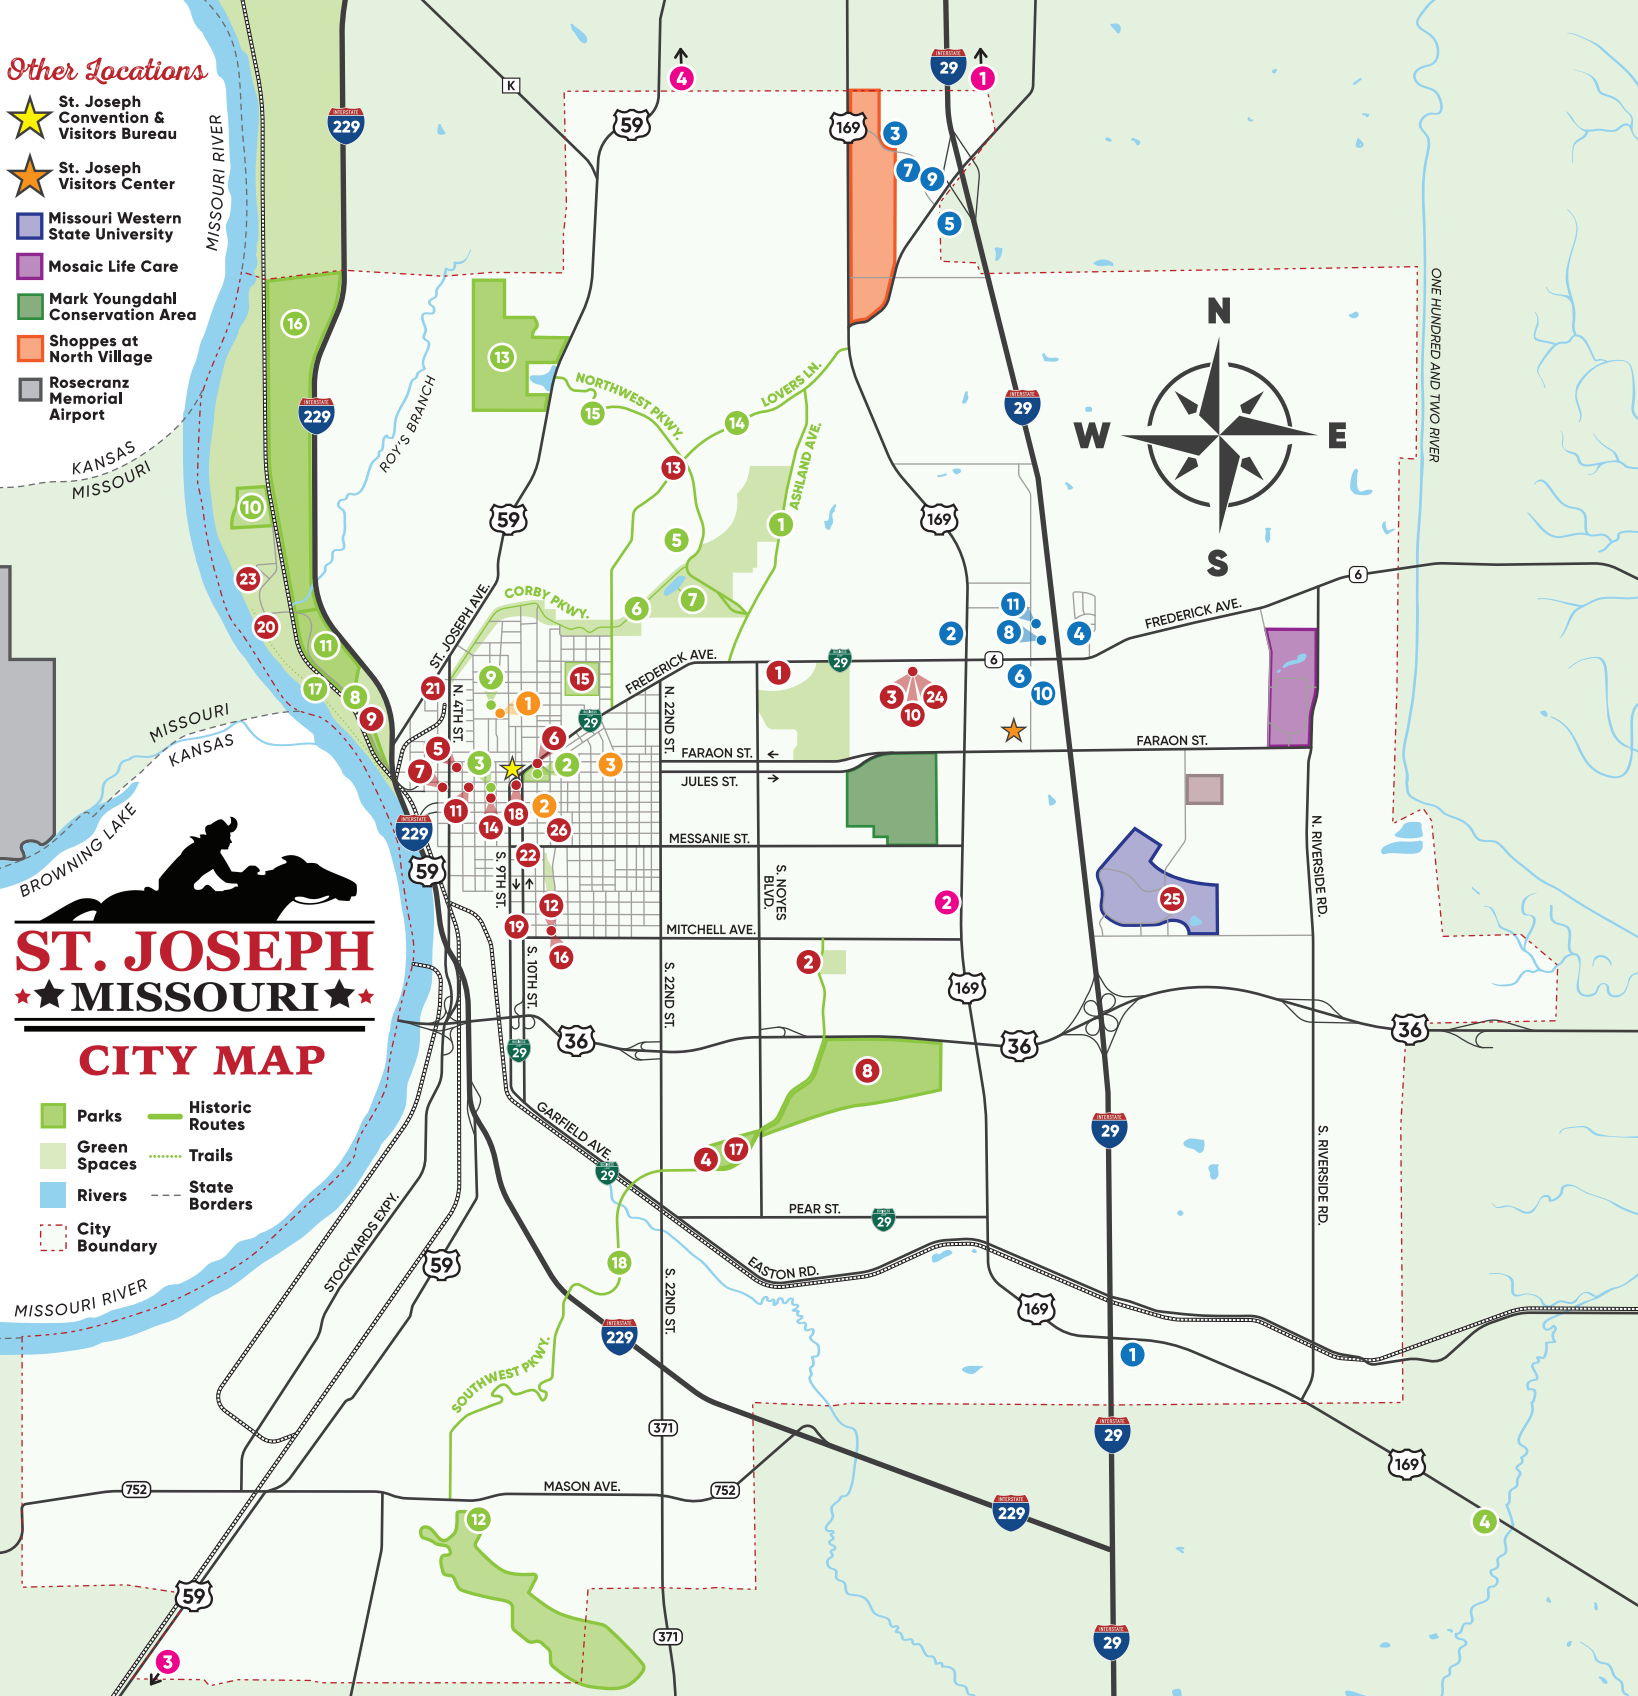

Other Locations

-  St. Joseph Convention & Visitors Bureau
-  St. Joseph Visitors Center
-  Missouri Western State University
-  Mosaic Life Care
-  Mark Youngdahl Conservation Area
-  Shoppes at North Village
-  Rosecranz Memorial Airport

ST. JOSEPH MISSOURI CITY MAP

-  Parks
-  Green Spaces
-  Rivers
-  City Boundary
-  Historic Routes
-  Trails
-  State Borders

Attractions

- | | | |
|---|---|---|
| <ul style="list-style-type: none"> 1 Albrecht-Kemper Museum of Art 2 Bartlett Park 3 Black Archives Museum 4 Bode Ice Arena 5 Buchanan County Courthouse 6 City Hall 7 Civic Arena 8 Fairview Golf Course 9 Fort Smith Park 10 Glore Psychiatric Museum | <ul style="list-style-type: none"> 11 InspireU 12 Jesse James Home 13 Lovers Lane Historic Landmark Museum 14 Missouri Theater 15 Mount Mora Cemetery 16 Patee House Museum 17 Phil Welch Stadium 18 Pony Express Statue 19 Pony Express National Museum | <ul style="list-style-type: none"> 20 Remington Nature Center 21 Robidoux Row Museum 22 Ruby Theatre 23 St. Jo Frontier Casino 24 St. Joseph Museums 25 Walter Cronkite Memorial 26 Wyeth Tootle Mansion |
|---|---|---|

Accommodations

- 1 AmeriStay Inn
- 2 Budget Inn
- 3 Candlewood Suites
- 4 Drury Inn & Suites
- 5 Fairfield Inn by Marriott
- 6 Hampton Inn
- 7 Holiday Inn Express & Suites
- 8 Motel 6
- 9 My Place Hotel
- 10 Quality Suites
- 11 Stoney Creek Hotel & Conference Center

Bed & Breakfasts

- 1 Shakespeare Chateau
- 2 Vineyard Mansion
- 3 Whiskey Mansion

Camping & RV Parks

- 1 AOK Campground
- 2 Beacon Campground
- 3 Lewis and Clark State Park
- 4 Sharp RV Park

Parks & Historic Routes